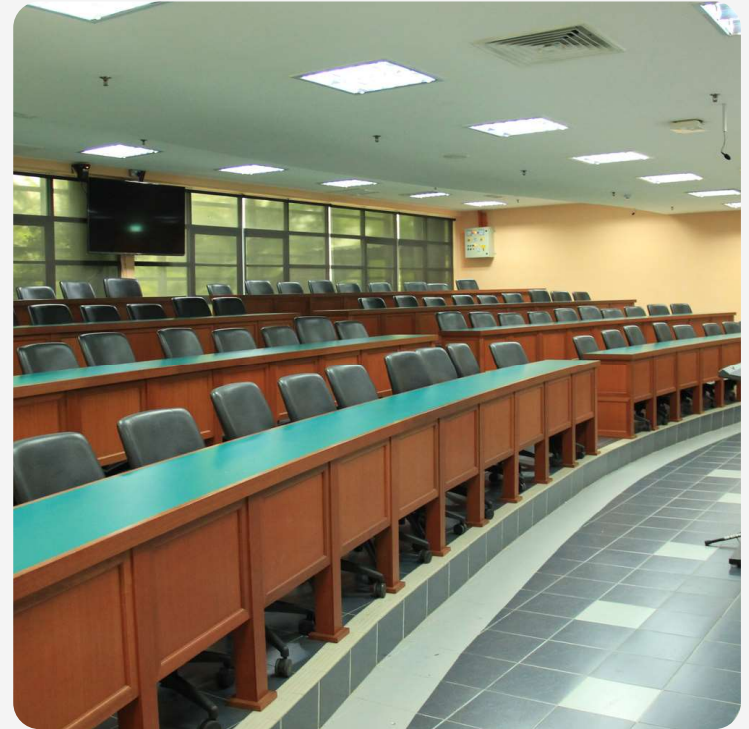

# **SIDANG KARYAWAN**

- Located at the 2nd Floor of the Mercu Alam Bina building.
- Mini lecture hall
- Regularly booked by other UM office and external parties.
- Space advertised in UM Point, accessible externally.
- Easily accessible with 3 lifts and main staircases.
- Area :140m<sup>2</sup>