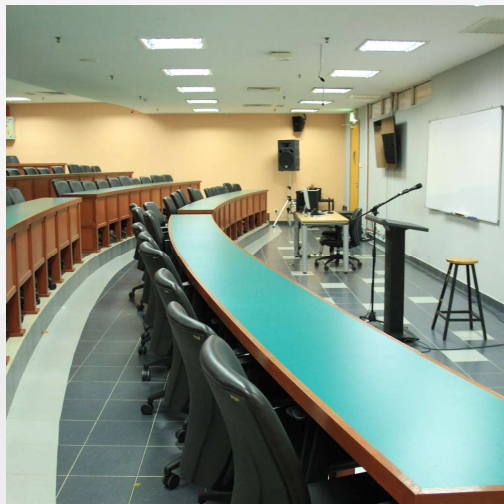

# **SIDANG KARYAWAN**

- Located at the 2nd Floor of the Mercu Alam Bina building.
- Mini lecture hall
- Regularly booked by other UM office and external parties.
- Space advertised in UM Point, accessible externally.
- Easily accessible with 3 lifts and main staircases.
- Area :140m<sup>2</sup>