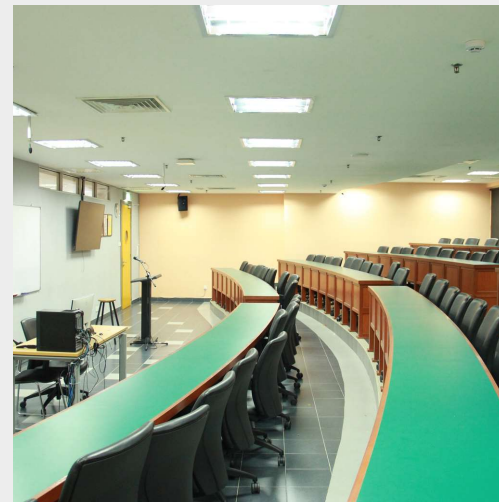

SIDANG KARYAWAN

Package Includes:

- 80 seating capacity.
- Two (2) Smart TV
- Portable PA System
- Package rate RM50,000 (min)/year. (Min 5 years) *
- Complimentary use by partners/
  company/naming right holder of 10days/year.
- Maintenance and cleaning handled by the
  Faculty.
- Signage of the partners will be put up in front of
  the respective space

*Other terms and conditions subjected to further discussions